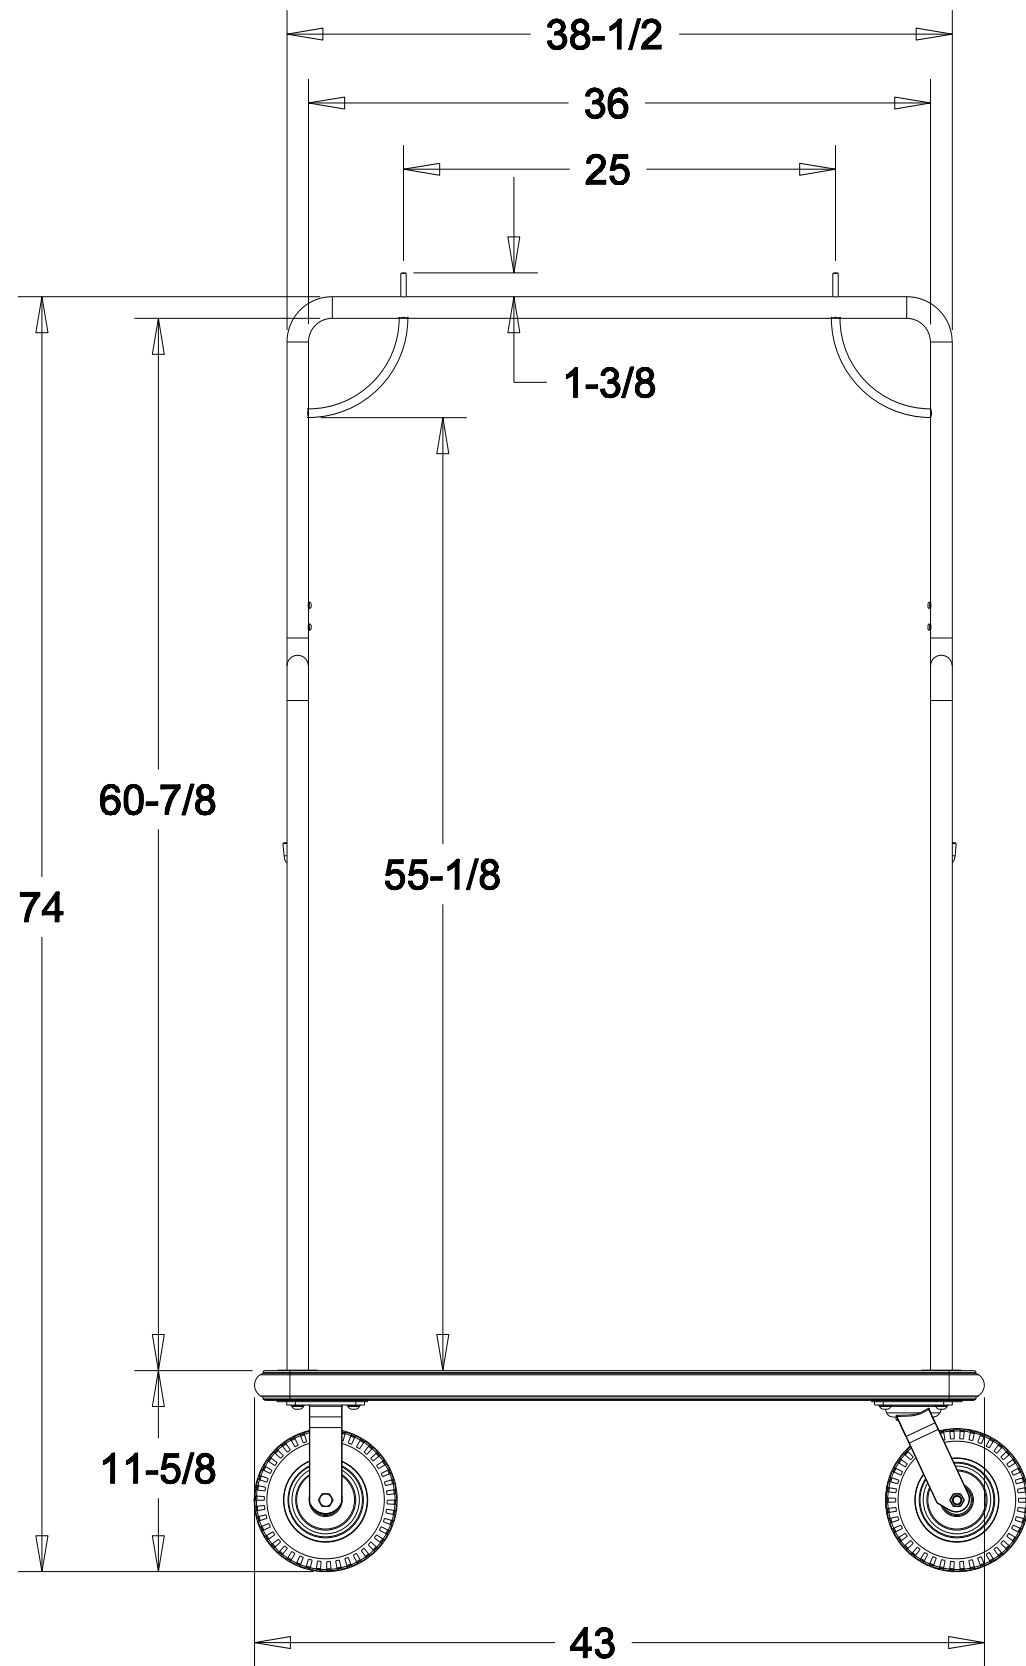

- Designed for elevator access
- Steel reinforced undercarriage and solid 1" plywood deck
- 1 1/4" diameter stainless steel tubing
- Stain resistant carpet
- Two rigid and two swivel 8" non-marking wheels
- Wrap around bumpers (non-scuffing)
- Stainless steel hanging rod
- Conveniently placed hanging pegs

Gray
Black

BCF107TG

Item

BCF107TG

Color

Gold Tone Finish

WxHxL

25"W x 74"H x 43"L

Strength & Durability

This drawing is proprietary and shall not be copied or the contents disclosed to outside parties without the written consent of Hospitality 1 Source.

- NOTES:**
 1. SHOWN WITH 8" CASTERS.
 2. TUBING SIZE: 1-1/4"