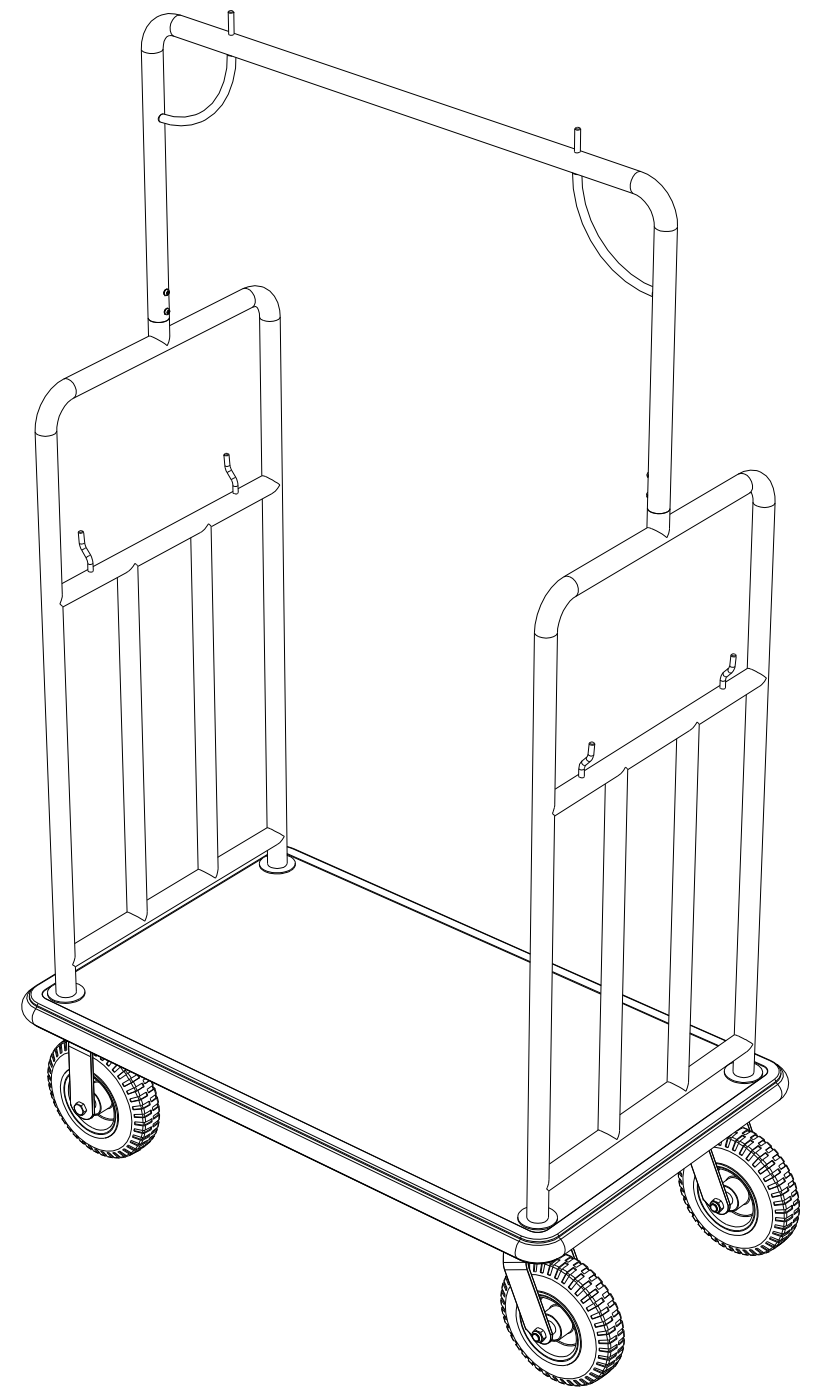

- Designed for elevator access
- Steel reinforced undercarriage and solid 1" plywood deck
- 1 1/4" diameter stainless steel tubing
- Stain resistant carpet
- Two rigid and two swivel 8" non-marking wheels
- Wrap around bumpers (non-scuffing)
- Stainless steel hanging rod
- Conveniently placed hanging pegs

Strength & Durability

This drawing is proprietary and shall not be copied or the contents disclosed to outside parties without the written consent of Hospitality 1 Source.

- NOTES:**
 1. SHOWN WITH 8" CASTERS.
 2. TUBING SIZE: 1-1/4"