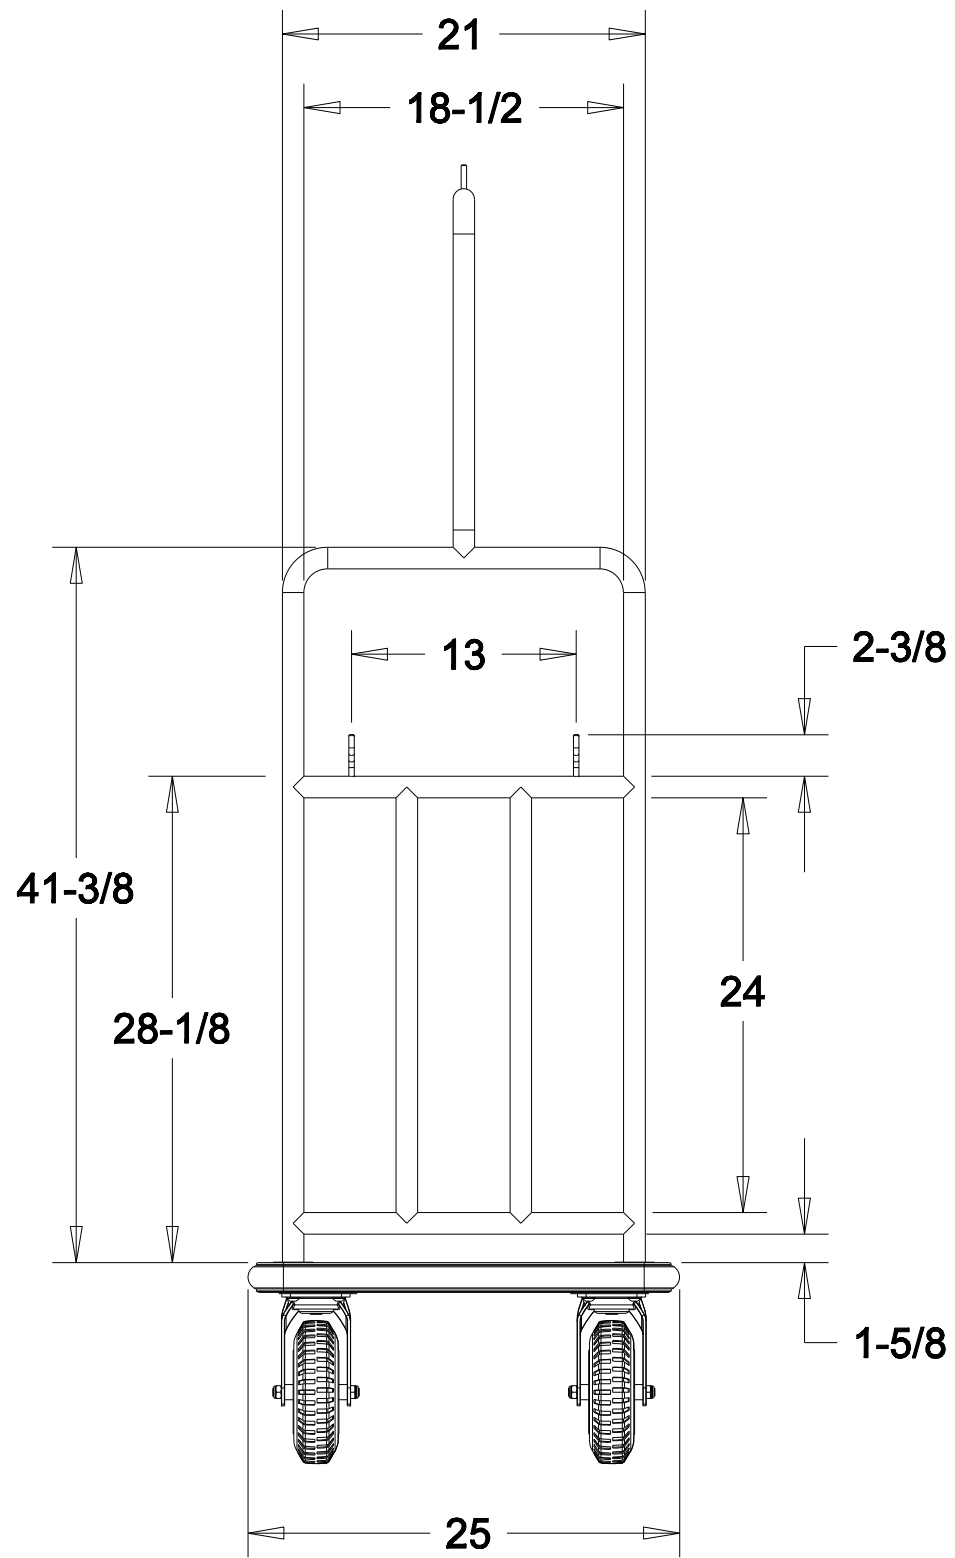

Gray
Black

BCF107TG

Item

BCF107TG

Color

Gold Tone Finish

WxHxL

25"W x 74"H x 43"L

Strength & Durability

This drawing is proprietary and shall not be copied or the contents disclosed to outside parties without the written consent of Hospitality 1 Source.

- NOTES:**
 1. SHOWN WITH 8" CASTERS.
 2. TUBING SIZE: 1-1/4"