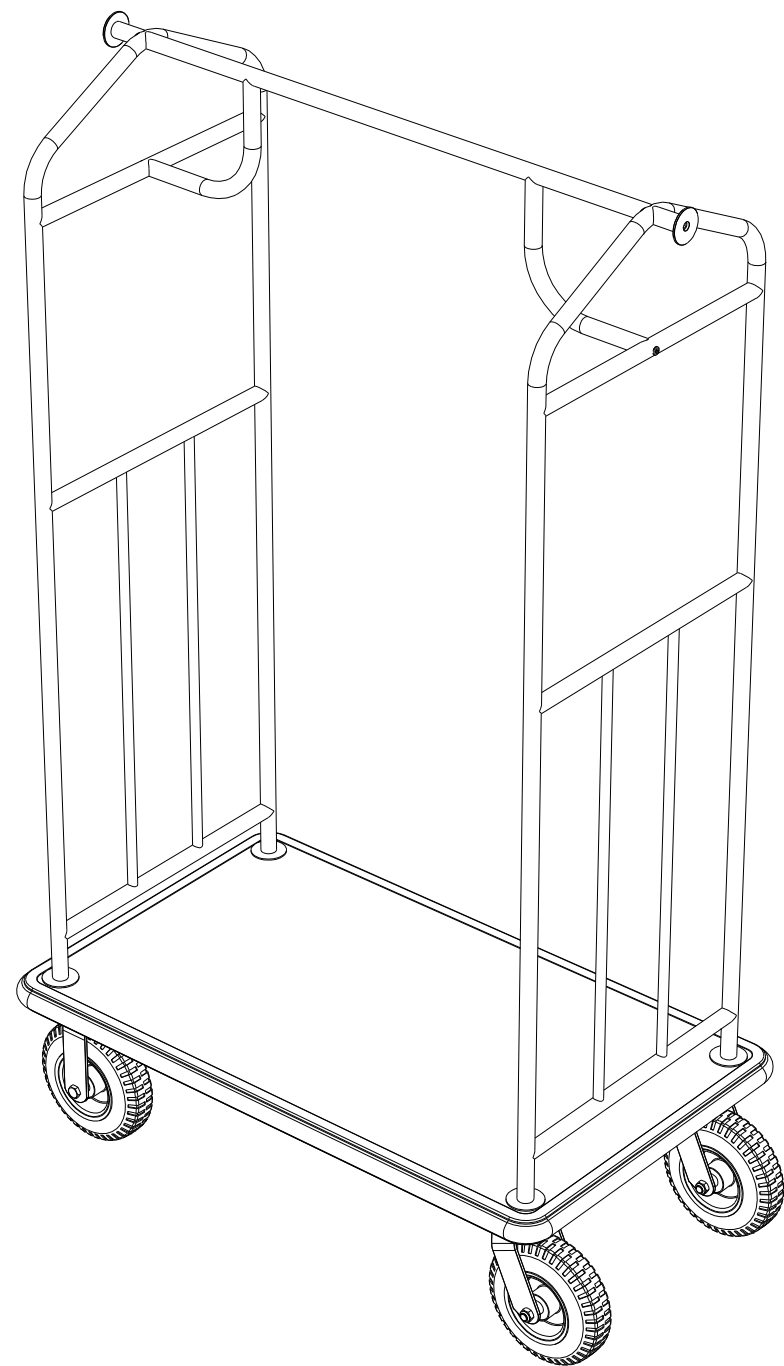

This drawing is proprietary and shall not be copied or the contents disclosed to outside parties without the written consent of Hospitality 1 Source.

1. **NOTES:**
   1. SHOWN WITH 8" CASTERS.
   2. TUBING SIZE: 1" & 5/8"

HOSPITALITY 1 SOURCE 7108 CROSSROADS BLVD., SUITE 307 BRENTWOOD, TN 37027	TITLE TRANSPORTER SERIES BELLMAN'S CART	DRAWN BY: P. NEAL	PART NO. XDBCBP-8 XDBCEC-8 XDBCPC01-8 XDBCPC02-8 XDBCSS-8
	FILE: XDB	DATE: 11-30-2012	
NOT TO SCALE UNIT OF MEASURE = INCH	SHEET 1 OF 1	CHECKED BY: M. SMITH	DRAWING NO. XDB