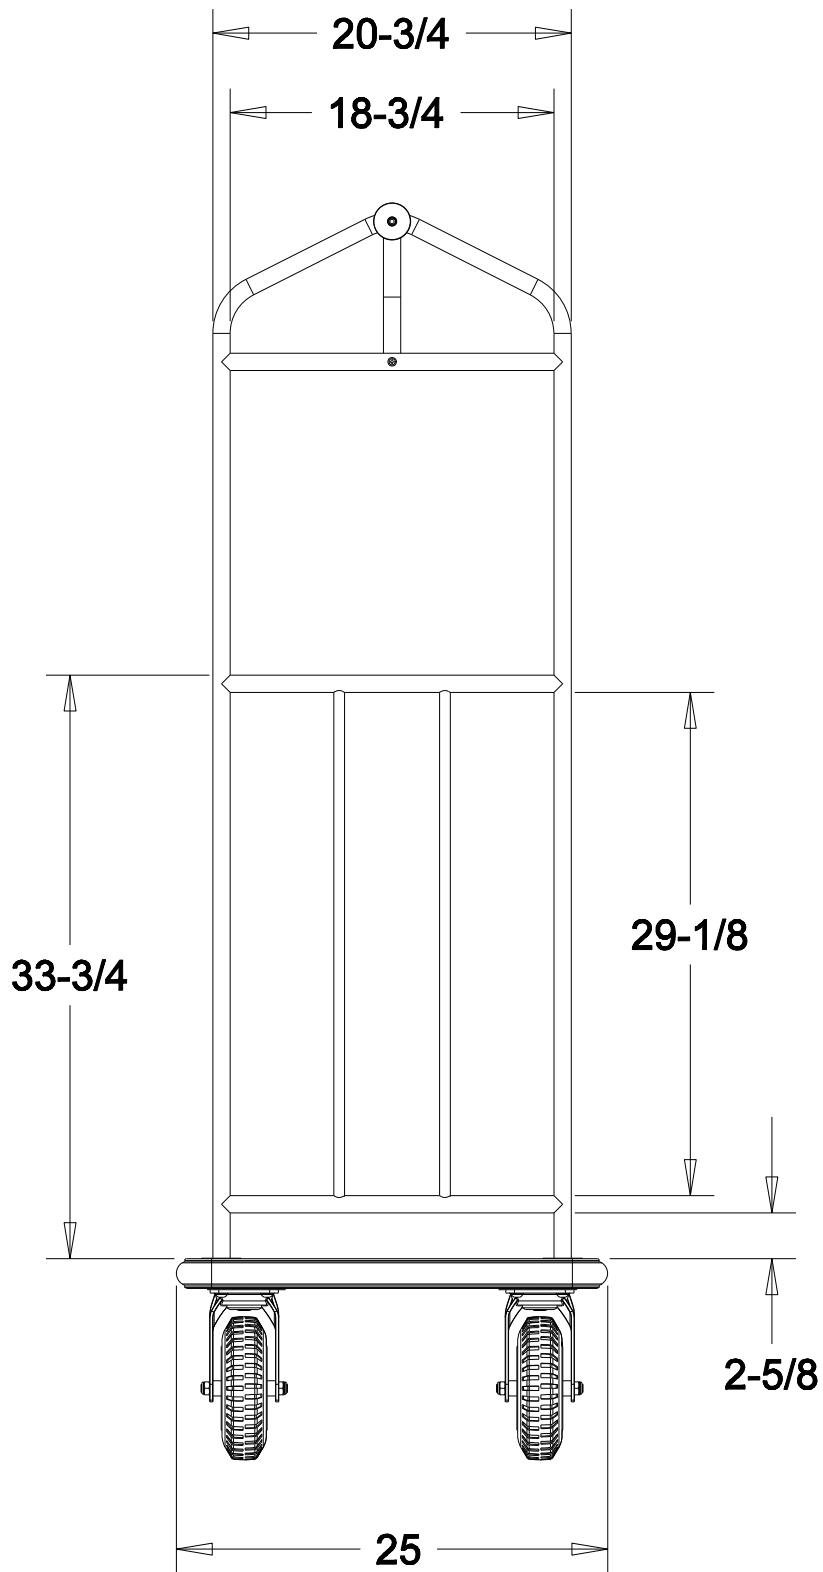

- Designed for elevator access
- Steel reinforced undercarriage and solid 1" plywood deck
- 1" diameter steel tubing
- Stain resistant carpet
- Two rigid and two swivel 8" pneumatic wheels
- Wrap around bumpers (non-scuffing)
- Hanging rod with conveniently placed hanging pegs

Gray
Black

XDBCSS-8

Item

XDBCSS-8

Color

Stainless Steel Finish

WxHxL

25"W x 73"H x 43"L

Strength & Durability

This drawing is proprietary and shall not be copied or the contents disclosed to outside parties without the written consent of Hospitality 1 Source.

- NOTES:**
 1. SHOWN WITH 8" CASTERS.
 2. TUBING SIZE: 1" & 5/8"