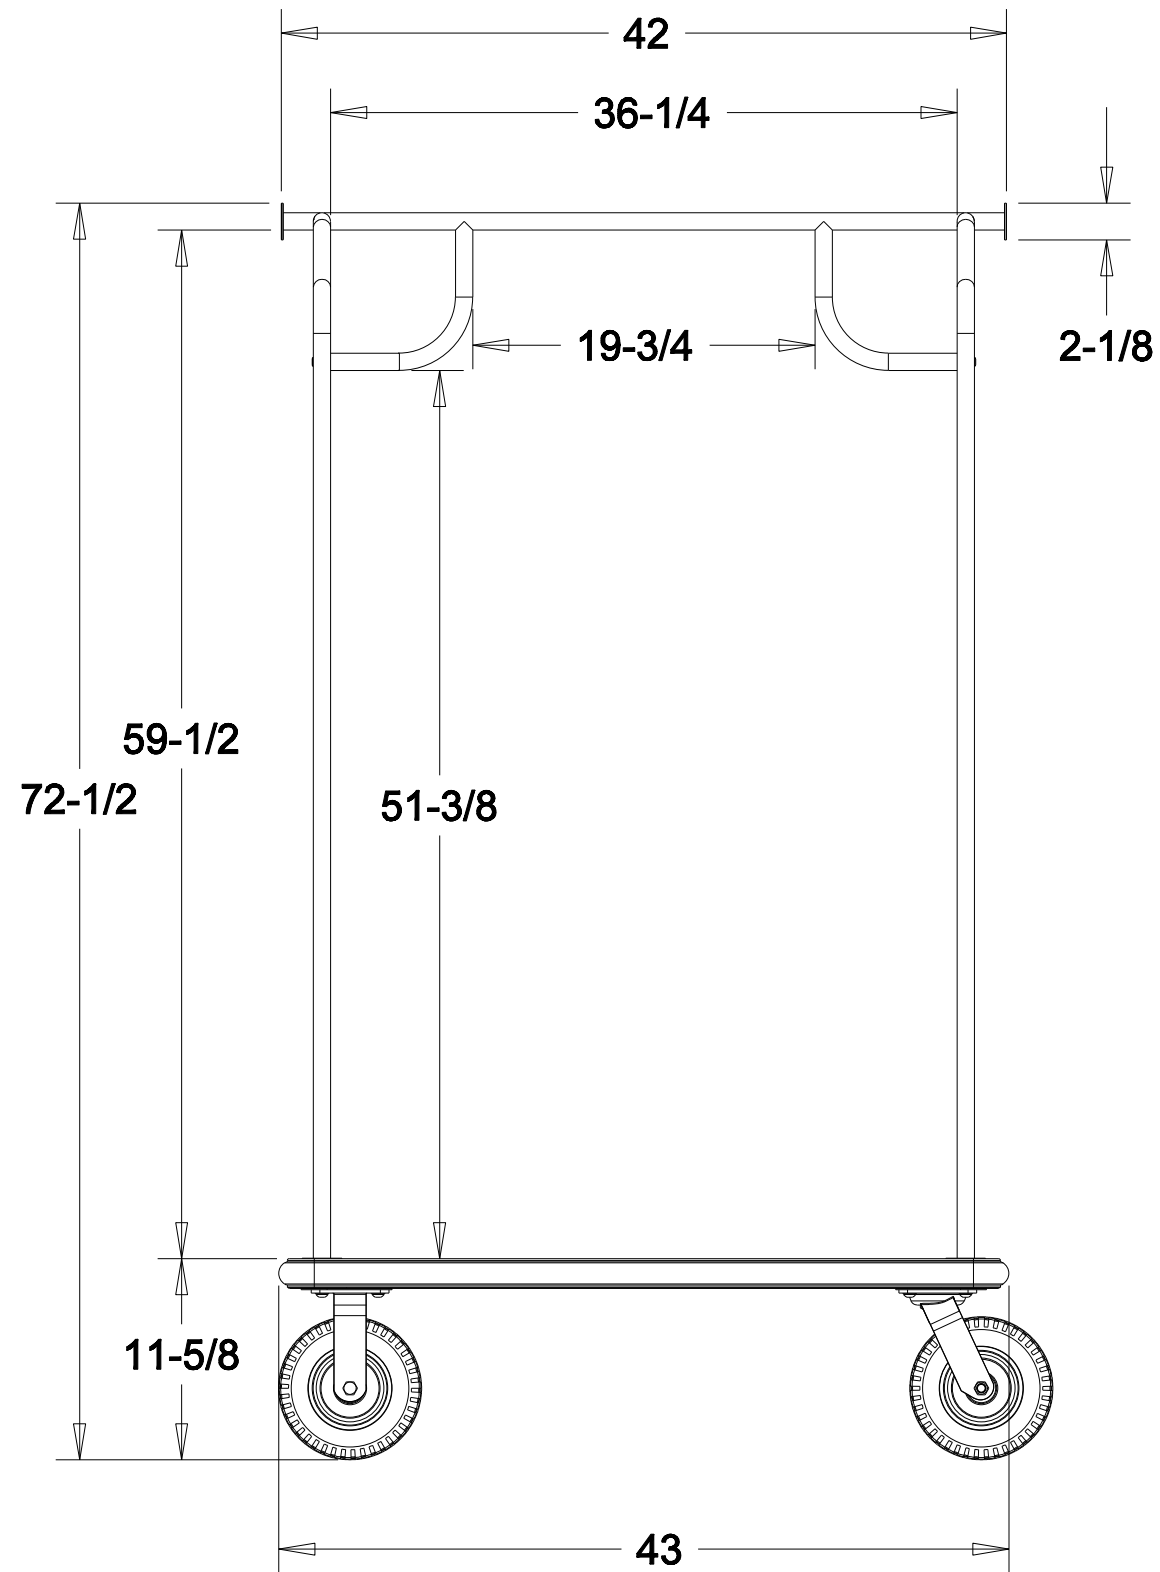

- Designed for elevator access
- Steel reinforced undercarriage and solid 1" plywood deck
- 1" diameter steel tubing
- Stain resistant carpet
- Two rigid and two swivel 8" pneumatic wheels
- Wrap around bumpers (non-scuffing)
- Hanging rod with conveniently placed hanging pegs

Strength & Durability

This drawing is proprietary and shall not be copied or the contents disclosed to outside parties without the written consent of Hospitality 1 Source.

- NOTES:**
 1. SHOWN WITH 8" CASTERS.
 2. TUBING SIZE: 1" & 5/8"